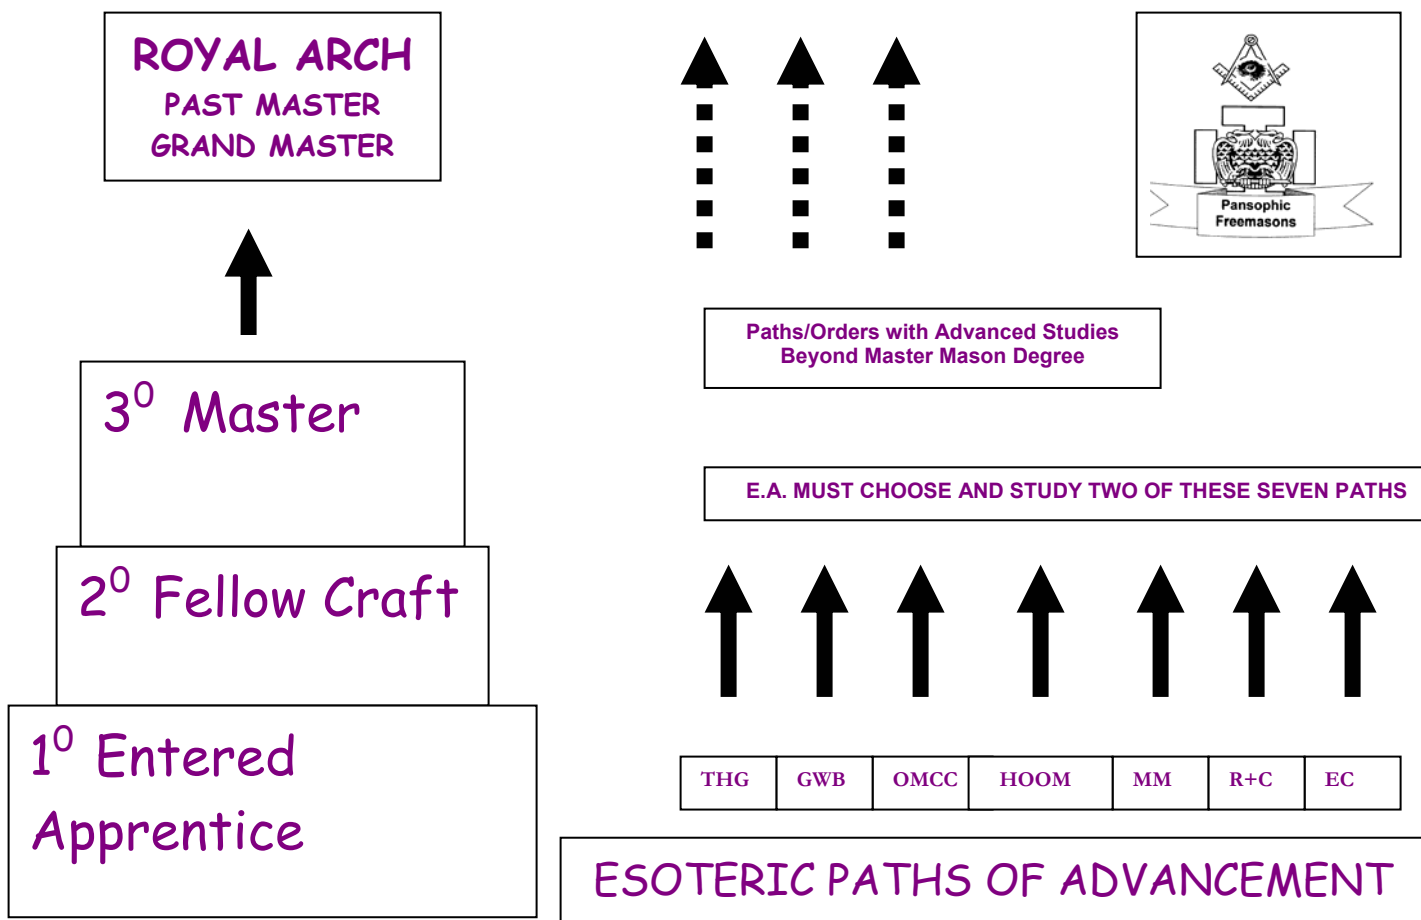

PANSOPHIC FREEMASONRY

ORGANIZATION AND DEGREE STRUCTURE

PATHS REQUIRING TWO YEARS OF STUDY AND PRACTICE

- HOOM** The Holy Order of MANS (English only)
- MM** Memphis-Mizraim (English only)
- R+C** Rosicrucian FRA (Spanish and English)
- EC** Elus Cohen (English only)

PATHS WITH OPTIONAL ADVANCED STUDIES BEYOND MASTER MASON LEVEL

T.:H.:G.: Temple of the Holy Grail (Grail Priesthood) Distance Learning Program (English and Spanish)

Priestly Templar Initiatic Order requires Ordination through Home Temple for final two First Order Empowerments, advancement to Second Order Tantra. Bishops Lewis and Willa Keizer, Aromas, CA.